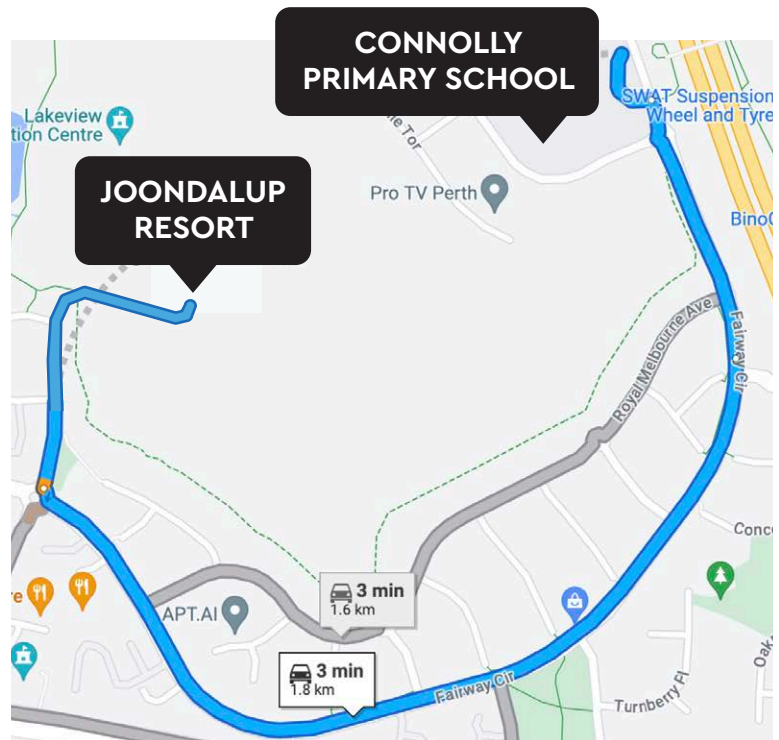

# PUBLIC PARKING FOR WA OPEN

Shuttle buses will travel between the parking areas below & Joondalup Resort from **10am – 5pm** on Saturday 7 October & Sunday 8 October.

## OPTION 1:

**Connolly Primary School**  
169 Fairway Circle,  
Connolly

## OPTION 2:

**Ocean Reef Senior High School**  
21 Venturi Drive,  
Ocean Reef