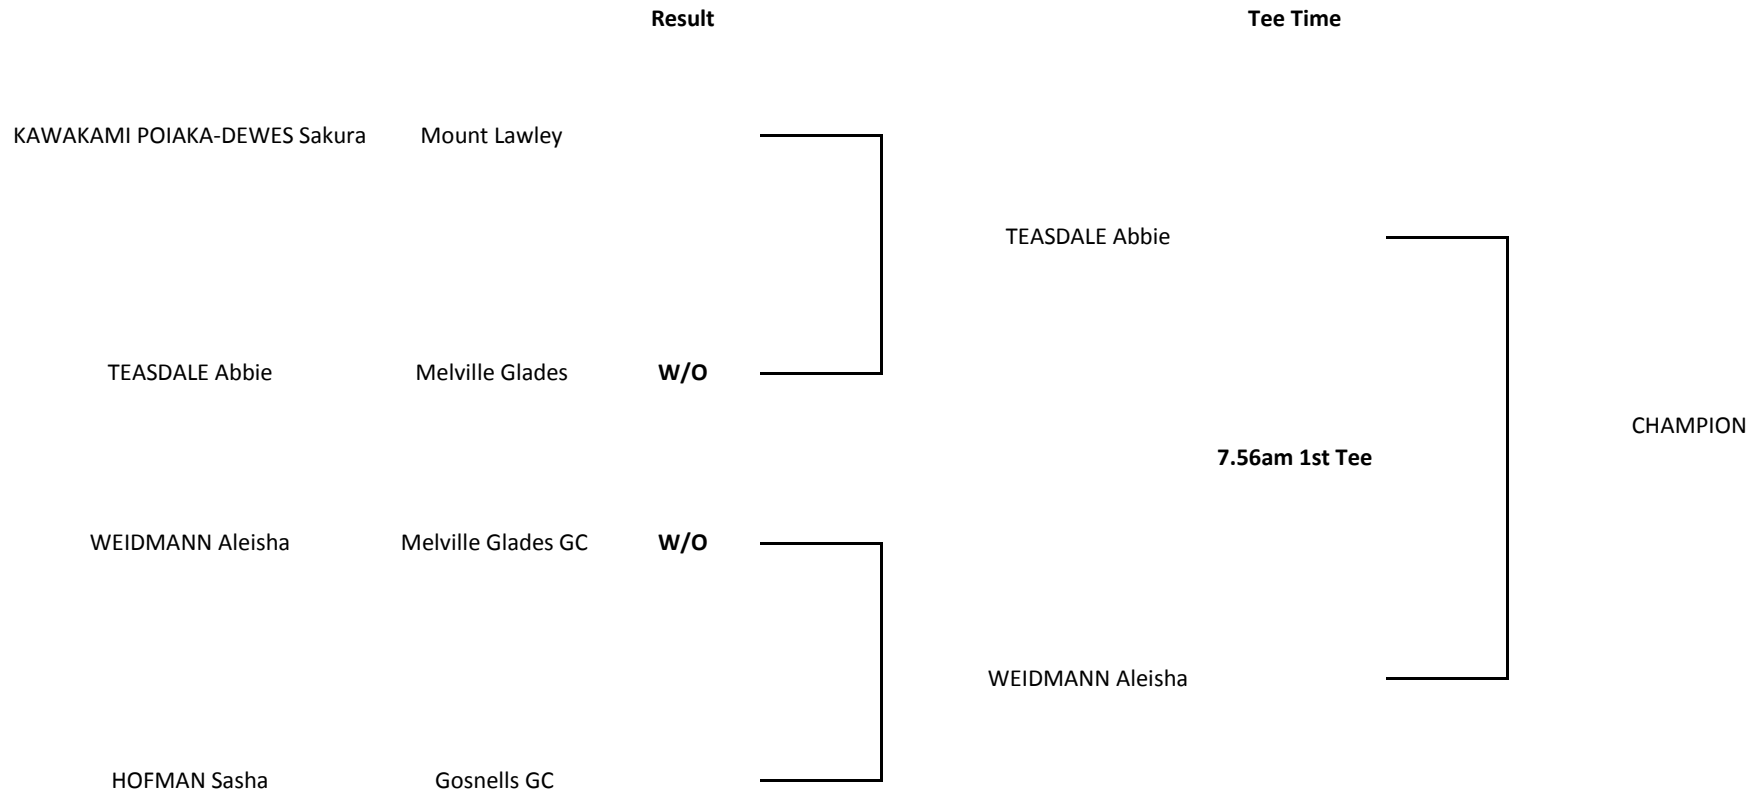

2014 JUNIOR MATCH PLAY TOURNAMENT

DIVISION SIX PLATE

SEMI FINALS @ Kwinana
Tee Time from 12:00 noon

FINAL @ Nedlands
Tee Time from 7:20 am

To be played Handicap Match Play. All finals are to be played over 18 holes with extra holes played until a result is achieved. Presentations for the Plate winners will occur once all Plate results are in with the Championship Presentations to occur later once all results are in. Players are encouraged to stay around for the conclusion of their presentations.

GOLF WESTERN AUSTRALIA (INC)

GIRLS - DIVISION ONE PLATE

SEMI FINALS @ Kwinana
Tee Time from 12:00 noon

FINAL @ Nedlands
Tee Time from 7:20 am

To be played Handicap Match Play. All finals are to be played over 18 holes with extra holes played until a result is achieved. Presentations for the Plate winners will occur once all Plate results are in with the Championship Presentations to occur later once all results are in. Players are encouraged to stay around for the conclusion of their presentations.

GOLF WESTERN AUSTRALIA (INC)

GIRLS - DIVISION TWO PLATE

SEMI FINALS @ Kwinana
Tee Time from 12:00 noon

FINAL @ Nedlands
Tee Time from 7:20 am

To be played Handicap Match Play. All finals are to be played over 18 holes with extra holes played until a result is achieved. Presentations for the Plate winners will occur once all Plate results are in with the Championship Presentations to occur later once all results are in. Players are encouraged to stay around for the conclusion of their presentations.