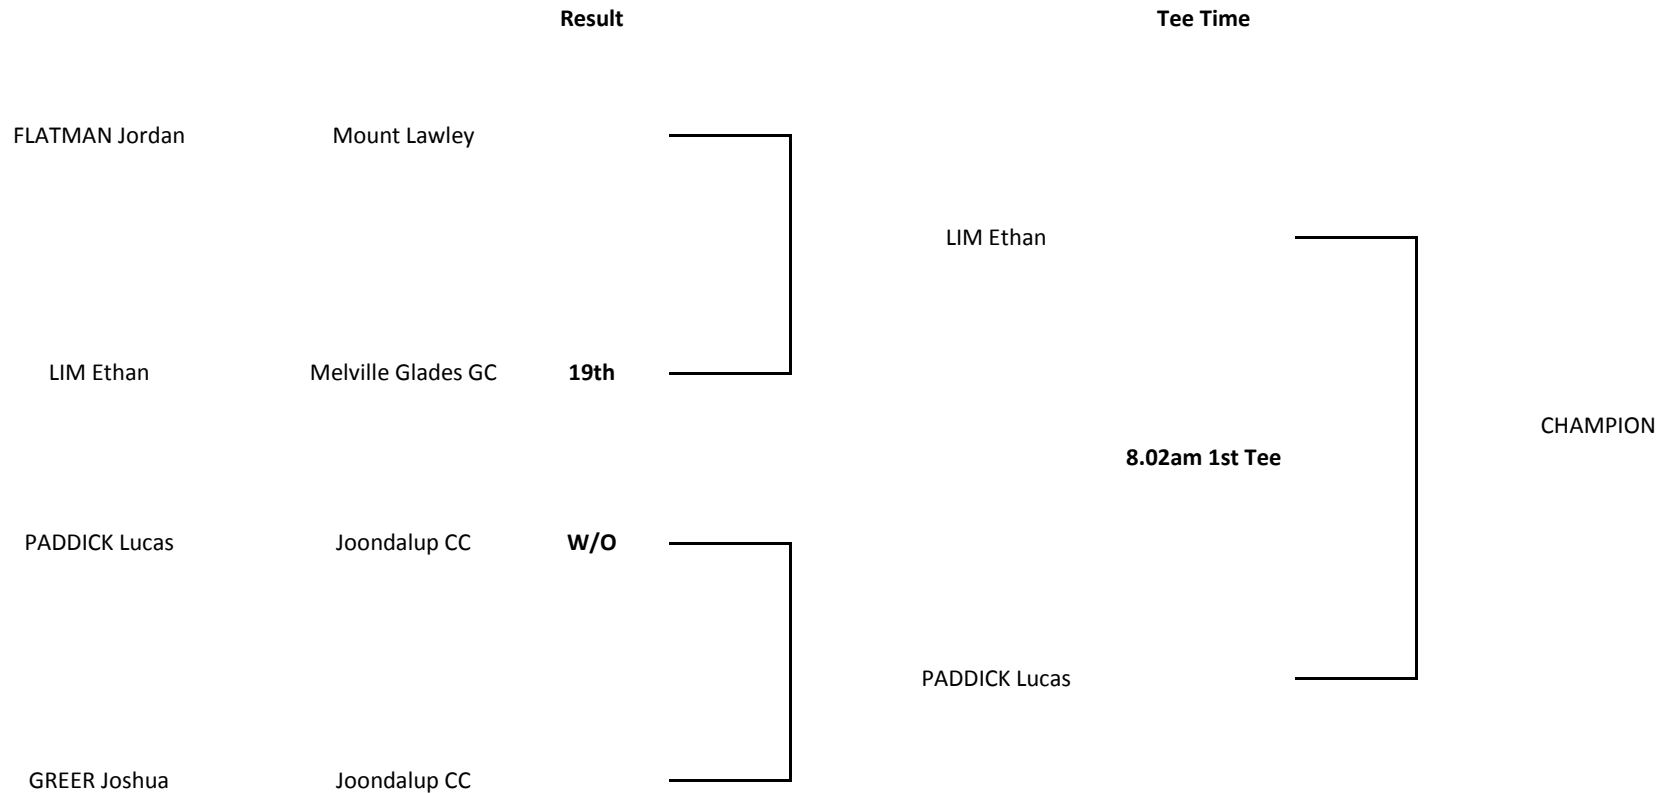

2014 JUNIOR MATCH PLAY TOURNAMENT

DIVISION FIVE PLATE

SEMI FINALS @ Kwinana
Tee Time from 12:00 noon

FINAL @ Nedlands
Tee Time from 7:20 am

To be played Handicap Match Play. All finals are to be played over 18 holes with extra holes played until a result is achieved. Presentations for the Plate winners will occur once all Plate results are in with the Championship Presentations to occur later once all results are in. Players are encouraged to stay around for the conclusion of their presentations.

2014 JUNIOR MATCH PLAY TOURNAMENT

DIVISION SIX PLATE

SEMI FINALS @ Kwinana
Tee Time from 12:00 noon

FINAL @ Nedlands
Tee Time from 7:20 am

To be played Handicap Match Play. All finals are to be played over 18 holes with extra holes played until a result is achieved. Presentations for the Plate winners will occur once all Plate results are in with the Championship Presentations to occur later once all results are in. Players are encouraged to stay around for the conclusion of their presentations.

GOLF WESTERN AUSTRALIA (INC)

GIRLS - DIVISION ONE PLATE

SEMI FINALS @ Kwinana
Tee Time from 12:00 noon

FINAL @ Nedlands
Tee Time from 7:20 am

To be played Handicap Match Play. All finals are to be played over 18 holes with extra holes played until a result is achieved. Presentations for the Plate winners will occur once all Plate results are in with the Championship Presentations to occur later once all results are in. Players are encouraged to stay around for the conclusion of their presentations.