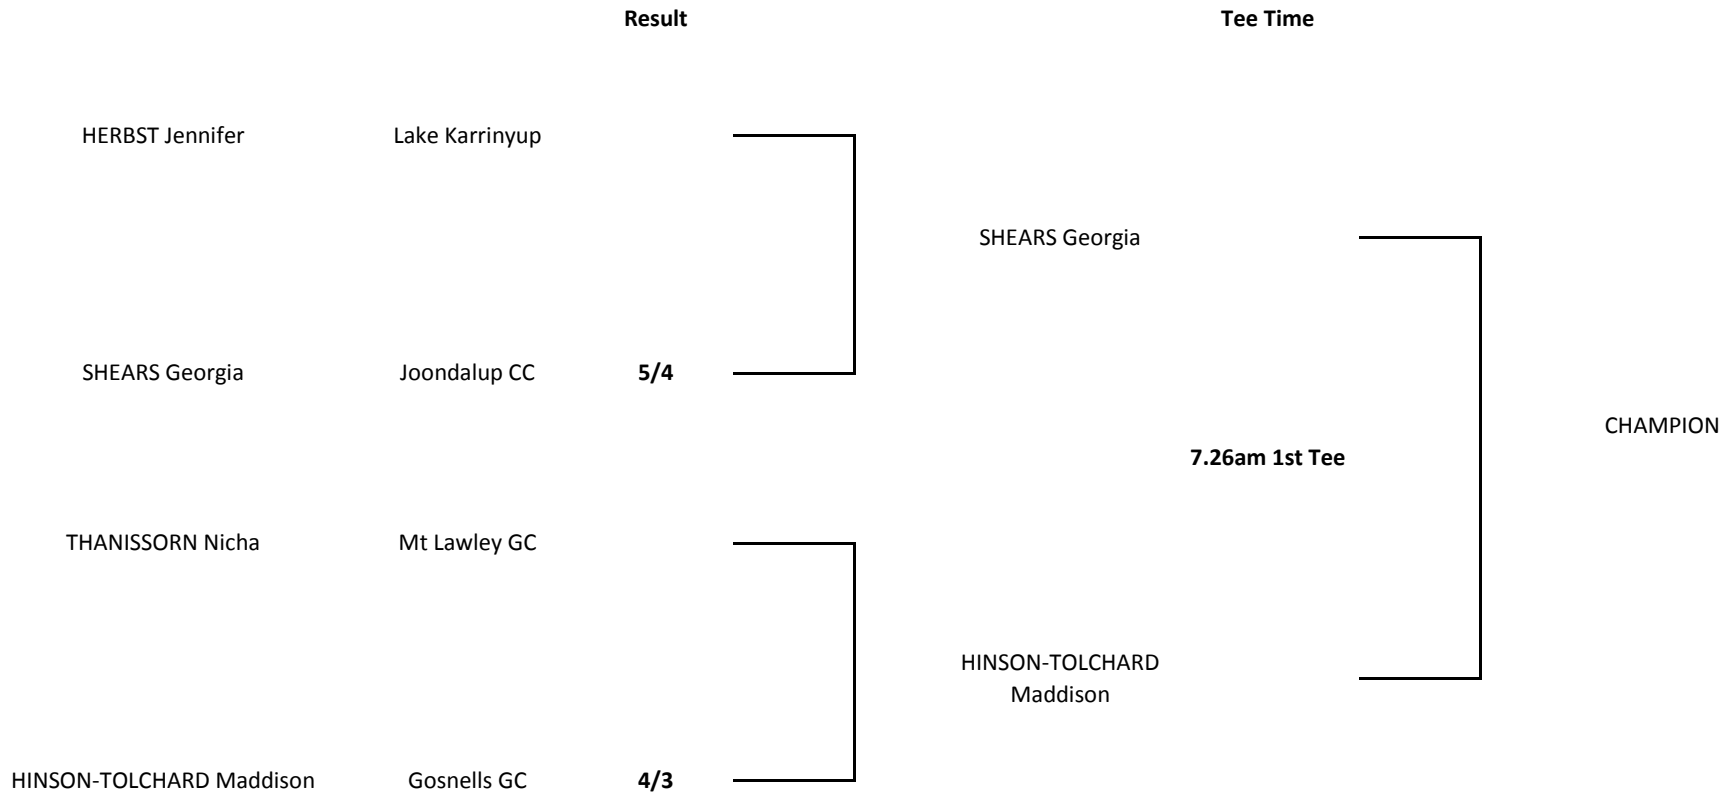

2014 JUNIOR MATCH PLAY TOURNAMENT

DIVISION SIX PLATE

SEMI FINALS @ Kwinana
Tee Time from 12:00 noon

FINAL @ Nedlands
Tee Time from 7:20 am

To be played Handicap Match Play. All finals are to be played over 18 holes with extra holes played until a result is achieved. Presentations for the Plate winners will occur once all Plate results are in with the Championship Presentations to occur later once all results are in. Players are encouraged to stay around for the conclusion of their presentations.

GOLF WESTERN AUSTRALIA (INC)

GIRLS - DIVISION ONE PLATE

SEMI FINALS @ Kwinana
Tee Time from 12:00 noon

FINAL @ Nedlands
Tee Time from 7:20 am

To be played Handicap Match Play. All finals are to be played over 18 holes with extra holes played until a result is achieved. Presentations for the Plate winners will occur once all Plate results are in with the Championship Presentations to occur later once all results are in. Players are encouraged to stay around for the conclusion of their presentations.

GOLF WESTERN AUSTRALIA (INC)

GIRLS - DIVISION TWO PLATE

SEMI FINALS @ Kwinana
Tee Time from 12:00 noon

FINAL @ Nedlands
Tee Time from 7:20 am

To be played Handicap Match Play. All finals are to be played over 18 holes with extra holes played until a result is achieved. Presentations for the Plate winners will occur once all Plate results are in with the Championship Presentations to occur later once all results are in. Players are encouraged to stay around for the conclusion of their presentations.