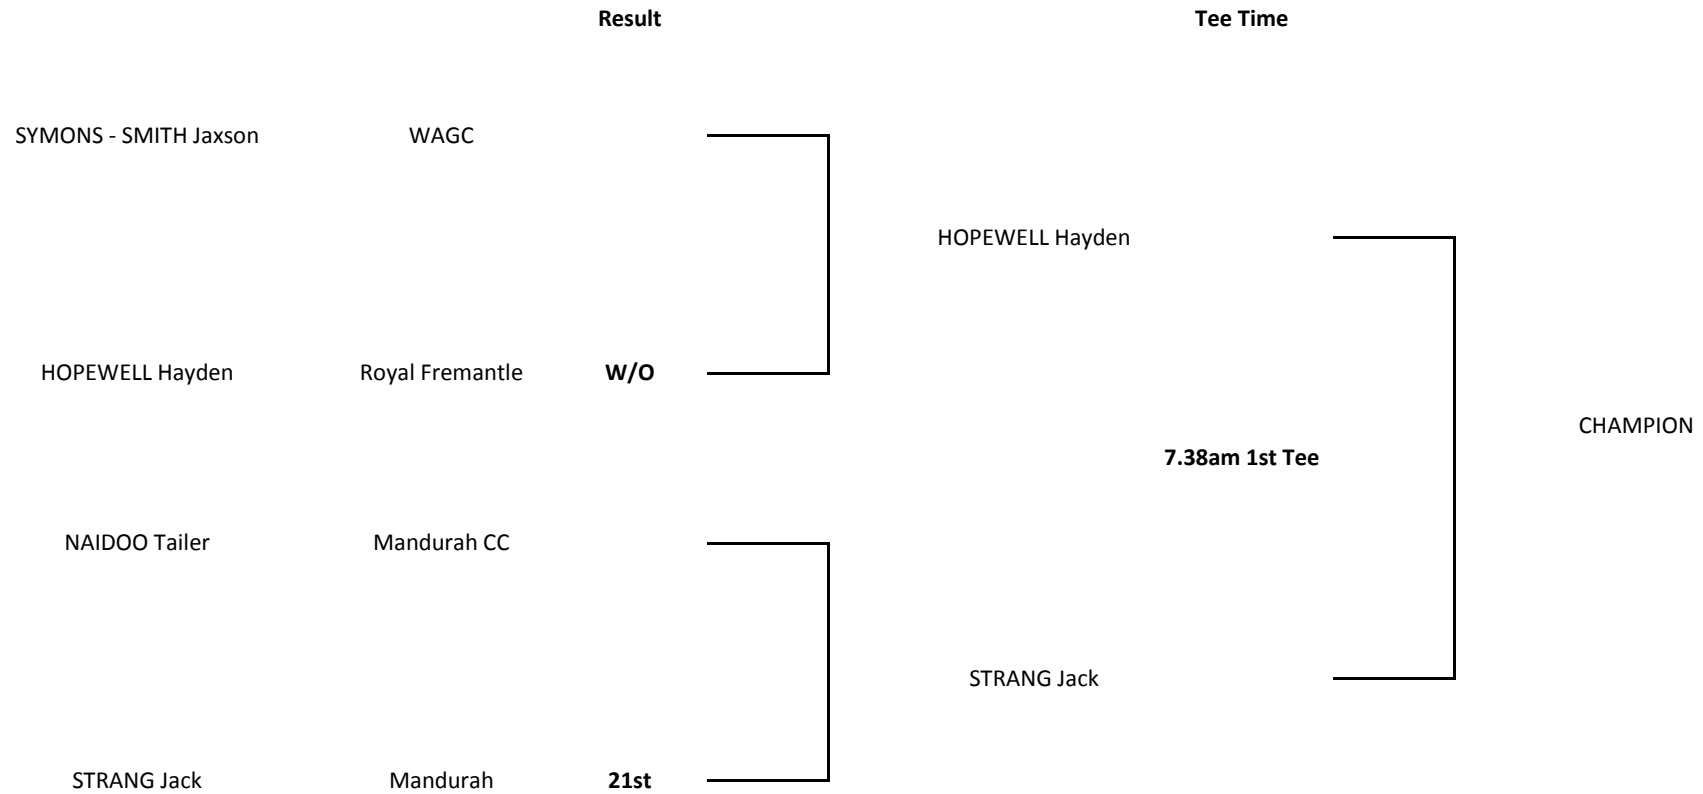

2014 JUNIOR MATCH PLAY TOURNAMENT

DIVISION ONE PLATE

SEMI FINALS @ Kwinana
Tee Time from 12:00 noon

FINAL @ Nedlands
Tee Time from 7:20 am

To be played off the Stick. All finals are to be played over 18 holes with extra holes played until a result is achieved. Presentations for the Plate winners will occur once all Plate results are in with the Championship Presentations to occur later once all results are in. Players are encouraged to stay around for the conclusion of their presentations.

2014 JUNIOR MATCH PLAY TOURNAMENT

DIVISION TWO PLATE

SEMI FINALS @ Kwinana
Tee Time from 12:00 noon

FINAL @ Nedlands
Tee Time from 7:20 am

To be played off the Stick. All finals are to be played over 18 holes with extra holes played until a result is achieved. Presentations for the Plate winners will occur once all Plate results are in with the Championship Presentations to occur later once all results are in. Players are encouraged to stay around for the conclusion of their presentations.

2014 JUNIOR MATCH PLAY TOURNAMENT

DIVISION THREE PLATE

SEMI FINALS @ Kwinana
Tee Time from 12:00 noon

FINAL @ Nedlands
Tee Time from 7:20 am

To be played Handicap Match Play. All finals are to be played over 18 holes with extra holes played until a result is achieved. Presentations for the Plate winners will occur once all Plate results are in with the Championship Presentations to occur later once all results are in. Players are encouraged to stay around for the conclusion of their presentations.