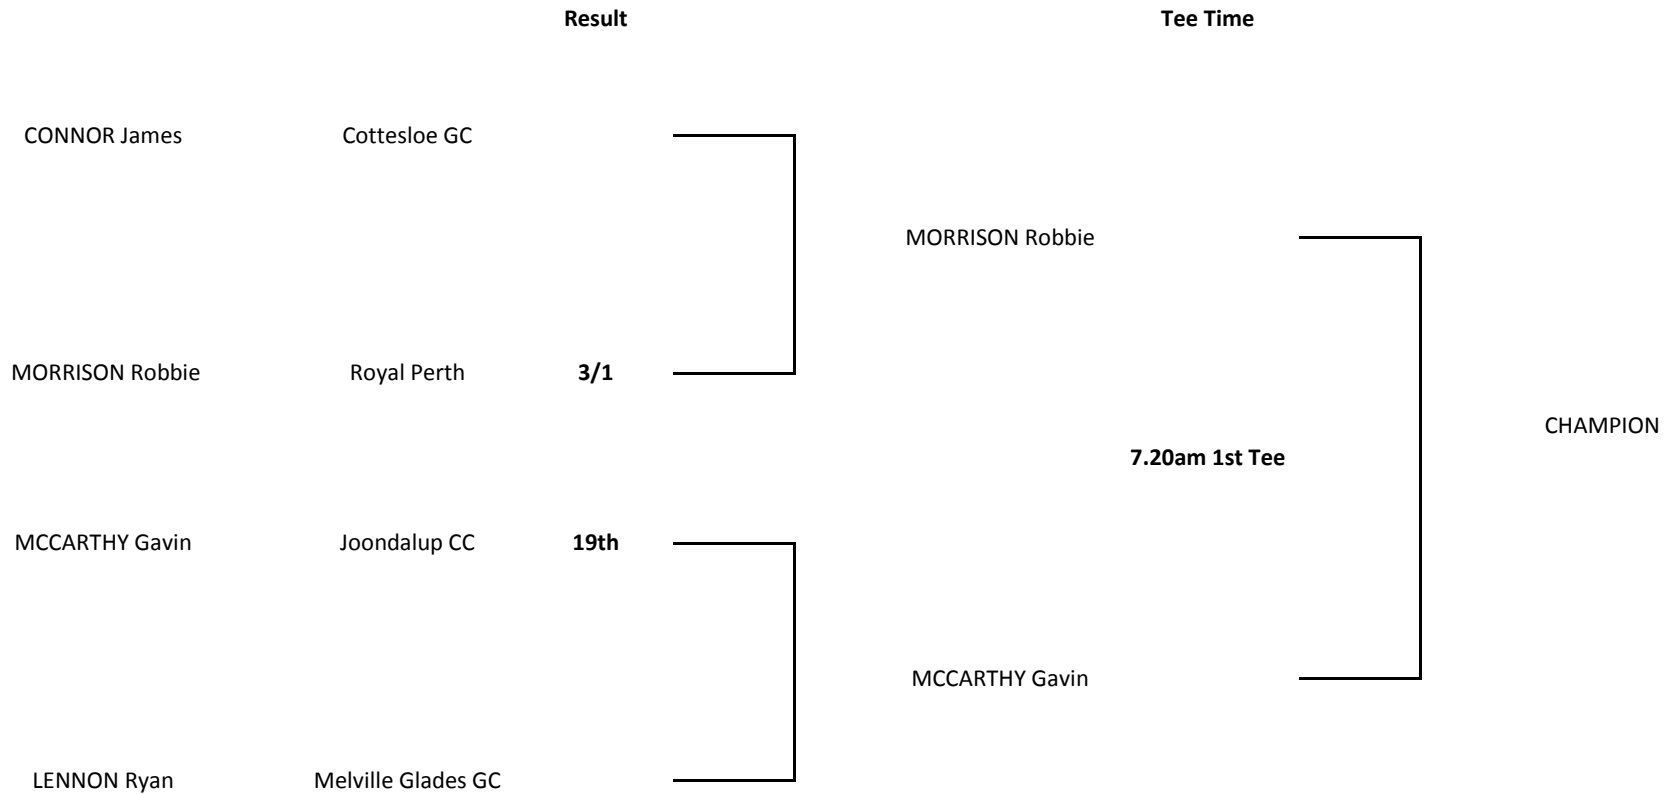

2014 JUNIOR MATCH PLAY TOURNAMENT

DIVISION ONE PLATE

SEMI FINALS @ Kwinana
Tee Time from 12:00 noon

FINAL @ Nedlands
Tee Time from 7:20 am

To be played off the Stick. All finals are to be played over 18 holes with extra holes played until a result is achieved. Presentations for the Plate winners will occur once all Plate results are in with the Championship Presentations to occur later once all results are in. Players are encouraged to stay around for the conclusion of their presentations.

2014 JUNIOR MATCH PLAY TOURNAMENT

DIVISION TWO PLATE

SEMI FINALS @ Kwinana
Tee Time from 12:00 noon

FINAL @ Nedlands
Tee Time from 7:20 am

To be played off the Stick. All finals are to be played over 18 holes with extra holes played until a result is achieved. Presentations for the Plate winners will occur once all Plate results are in with the Championship Presentations to occur later once all results are in. Players are encouraged to stay around for the conclusion of their presentations.