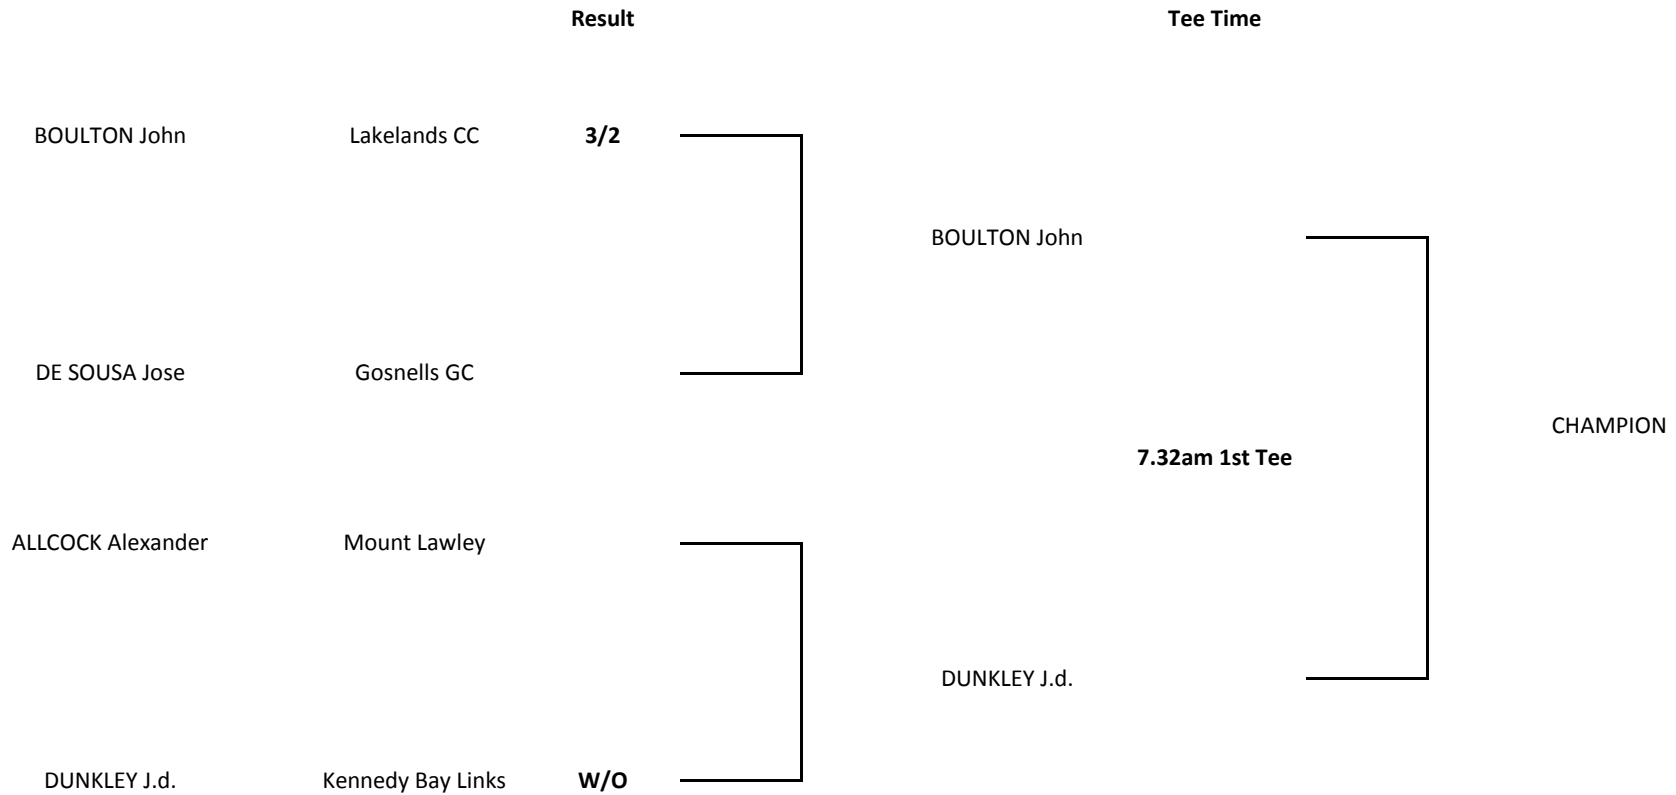

2014 JUNIOR MATCH PLAY TOURNAMENT

DIVISION ONE PLATE

SEMI FINALS @ Kwinana
Tee Time from 12:00 noon

FINAL @ Nedlands
Tee Time from 7:20 am

To be played off the Stick. All finals are to be played over 18 holes with extra holes played until a result is achieved. Presentations for the Plate winners will occur once all Plate results are in with the Championship Presentations to occur later once all results are in. Players are encouraged to stay around for the conclusion of their presentations.

2014 JUNIOR MATCH PLAY TOURNAMENT

DIVISION TWO PLATE

SEMI FINALS @ Kwinana
Tee Time from 12:00 noon

FINAL @ Nedlands
Tee Time from 7:20 am

To be played off the Stick. All finals are to be played over 18 holes with extra holes played until a result is achieved. Presentations for the Plate winners will occur once all Plate results are in with the Championship Presentations to occur later once all results are in. Players are encouraged to stay around for the conclusion of their presentations.

2014 JUNIOR MATCH PLAY TOURNAMENT

DIVISION THREE PLATE

SEMI FINALS @ Kwinana
Tee Time from 12:00 noon

FINAL @ Nedlands
Tee Time from 7:20 am

To be played Handicap Match Play. All finals are to be played over 18 holes with extra holes played until a result is achieved. Presentations for the Plate winners will occur once all Plate results are in with the Championship Presentations to occur later once all results are in. Players are encouraged to stay around for the conclusion of their presentations.